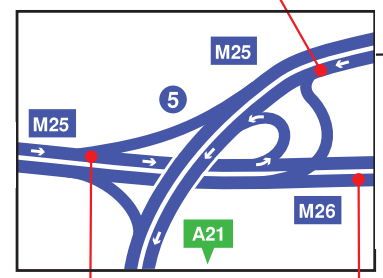

From M25 North and Dartford Crossing keep right for A21

From M25 West keep right for M26 under fly-over then take the immediate left for A21
Sevenoaks and Hastings

No exit from M26 to the A21 via M25 Junction 5. (Leave M26 at Junction 2A and go via A227 Borough Green)

Tonbridge 9 miles

SEVENOAKS

Not to scale

* Take exit for HILDENBOROUGH (B245)

Morley's Roundabout

Tonbridge 3 miles

To London
Charing Cross
(40 min)

HILDENBOROUGH