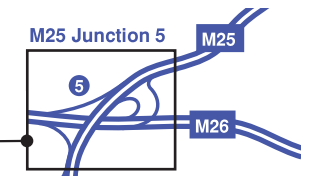

From M25 North and Dartford Crossing keep right for A21

From M25 West keep right for M26 under fly-over then take the immediate left for A21
Sevenoaks and Hastings

No exit from M26 to the A21 via M25 Junction 5. (Leave M26 at Junction 2A and go via A227 Borough Green)