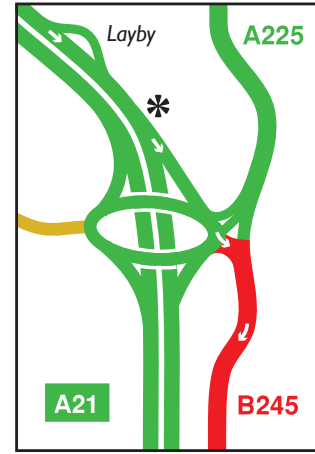

From M25 North and Dartford Crossing keep right for A21

From M25 West keep right for M26 under fly-over then take the immediate left for A21
Sevenoaks and Hastings

No exit from M26 to the A21 via M25 Junction 5. (Leave M26 at Junction 2A and go via A227 Borough Green)

Tonbridge 9 miles

SEVENOAKS

Not to scale

* Take exit for HILDENBOROUGH (B245)

Morley's Roundabout

Tonbridge 3 miles

To London
Charing Cross
(40 min)

HILDENBOROUGH