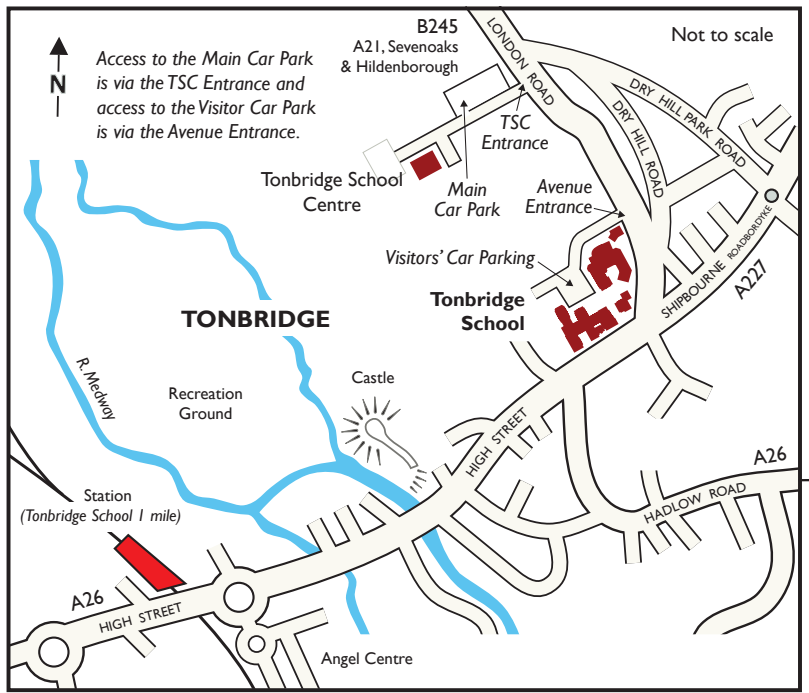

From M25 North and Dartford Crossing keep right for A21

From M25 West keep right for M26 under fly-over then take the immediate left for A21
Sevenoaks and Hastings

No exit from M26 to the A21 via M25 Junction 5. (Leave M26 at Junction 2A and go via A227 Borough Green)

Tonbridge 9 miles

SEVENOAKS

Not to scale

* Take exit for HILDENBOROUGH (B245)

Morley's Roundabout

Tonbridge 3 miles

To London
Charing Cross
(40 min)

HILDENBOROUGH